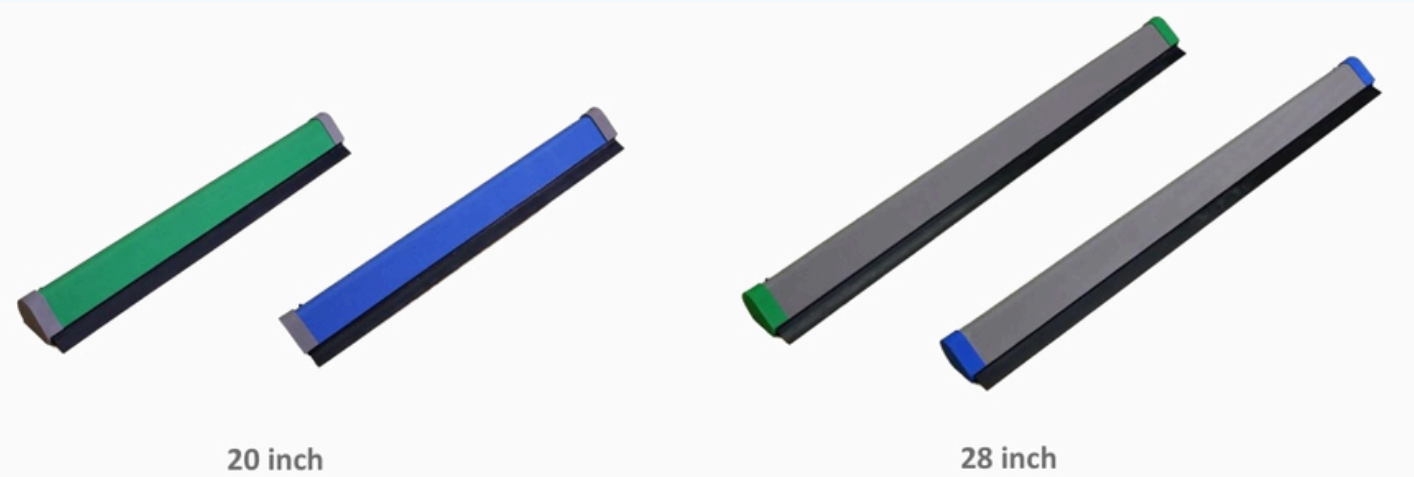

Long-Lasting Freshness

**FRESHEN UP
YOUR CAR AIR!**

**CAR
DEODORIZER**

**KEEP YOUR CAR CLEAN
with CLEANCO's
Premier Car Care
Products!**

OTHER PRODUCTS

Car Wash Squeegee

Adjustable Length Wiping Bar

We supply EVERYTHING you need for WIPERS!